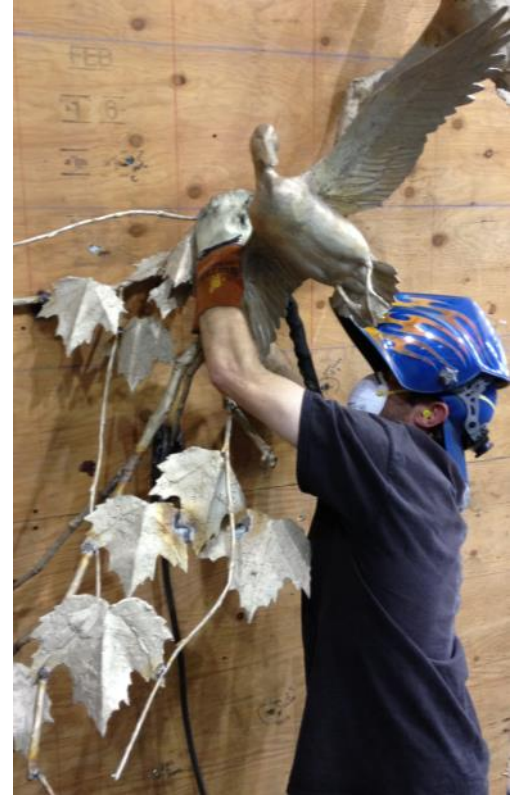

Walter Matia
CURLEW CASTINGS

Fall 2014

CHAOS TO ORDER

For the last six months I have been working almost exclusively on a large wall sculpture for a ranch in Texas. So much of what an artist does is cumulative, lessons and ideas learned from previous pieces are incorporated into new compositions. In this case, castings from older works were used again as part of this new sculpture. Nine Green-wing Teal, two Mallards, all the reeds and Sycamore vegetation were newly modelled for this composition. The finished sculpture with seventeen birds is 10 feet wide x 14 feet high x 4 feet deep and installed on a natural stone working fireplace 14 feet wide x 34 feet high.

A birder will tell you that roadrunners are in the same avian family as cuckoos. Heck of a cuckoo; I see them more as small feathered dinosaurs. Add about fifty pounds to a roadrunner and no one would dare venture out alone in the Southwest. I explored their features that spoke to the "leggy, taily, ratty" morphology of the species and their wonderful gestures. The birds' bodies just seem to be all over the place and I wanted to capture the looseness of those sculptural possibilities.