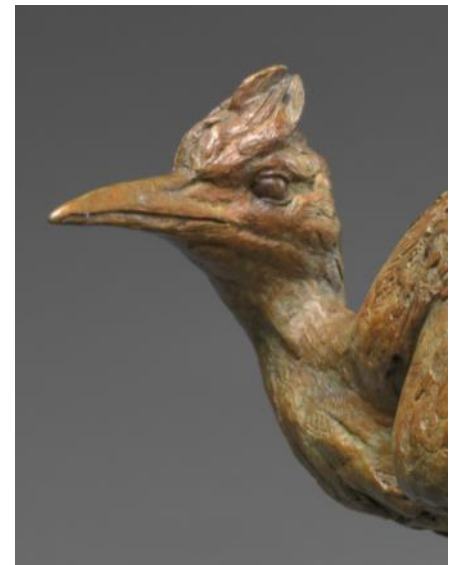

Walter Matia
CURLEW CASTINGS

Fall 2014

CHAOS TO ORDER

For the last six months I have been working almost exclusively on a large wall sculpture for a ranch in Texas. So much of what an artist does is cumulative, lessons and ideas learned from previous pieces are incorporated into new compositions. In this case, castings from older works were used again as part of this new sculpture. Nine Green-wing Teal, two Mallards, all the reeds and Sycamore vegetation were newly modelled for this composition. The finished sculpture with seventeen birds is 10 feet wide x 14 feet high x 4 feet deep and installed on a natural stone working fireplace 14 feet wide x 34 feet high.

A birder will tell you that roadrunners are in the same avian family as cuckoos. Heck of a cuckoo; I see them more as small feathered dinosaurs. Add about fifty pounds to a roadrunner and no one would dare venture out alone in the Southwest. I explored their features that spoke to the "leggy, taily, ratty" morphology of the species and their wonderful gestures. The birds' bodies just seem to be all over the place and I wanted to capture the looseness of those sculptural possibilities.

*Hunger is the Best Sauce
& Paisanos*

Greater Roadrunner
23" x 8" x 6" each
Edition 36

Midnight Ramblers

Raccoons

24" x 30" x 14"

Edition 20

BOTTOM LEFT

Calaveras Crooners

WEST OF THE PECOS

I don't know where the Pecos runs, but the name conjures up visions of reptiles and desert heat. The three sculptures, two Bobwhite Quail and a Horned Toad hold five candle placements.