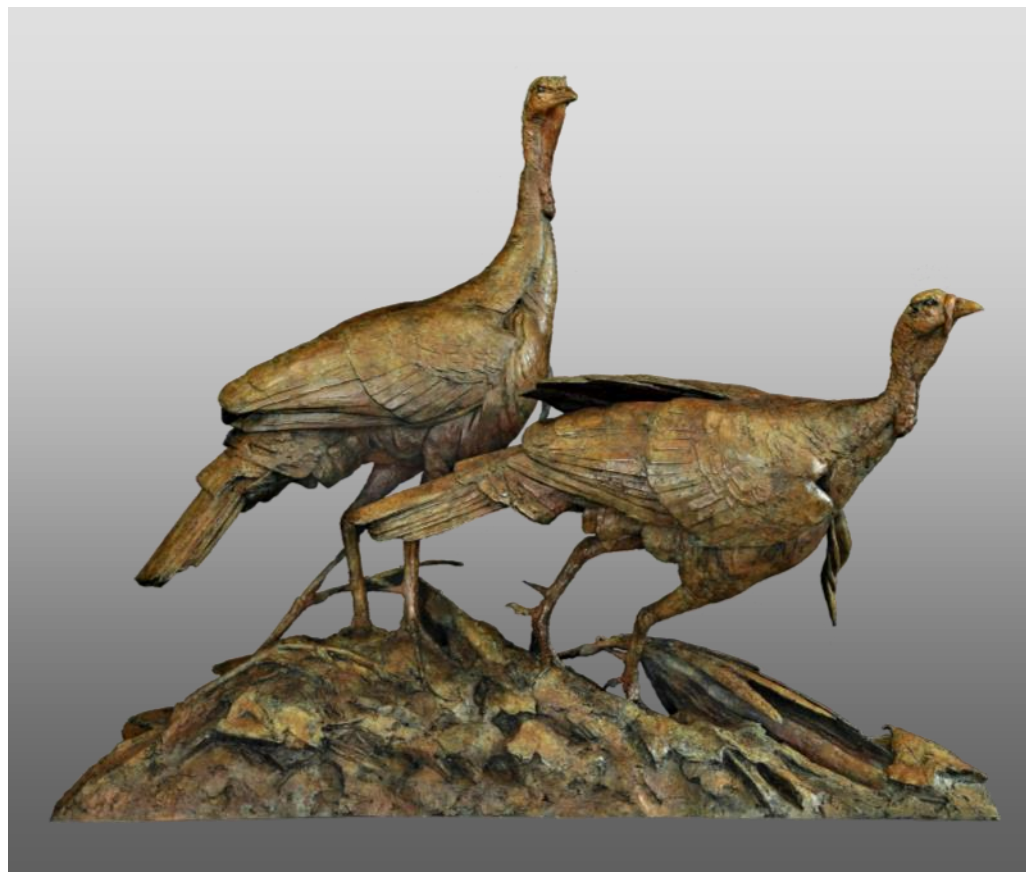

Rewards of First Light

Life Size Turkey Pair 46”H x56”L x17”D Edition 12

Rewards of First Light Maquette
12”H x 17”L x 5”D Edition 36

Ghost Bird Maquette
12”H x 6”L x 5”D Edition 36

FRONT COVER

Ghost Bird Life Size Turkey 45”H x 42”L x 15”D Edition 20

CURLEW CASTINGS Studio of Walter Matia
18327A Comus Road Dickerson, Maryland 20842
www.matia.com 301 349 2330 walter@matia.com

Walter Matia

Bobwhite Big Bang Theory

The rapid expansion from nothing to a universe of possibilities. There is logic to the physics of a covey rise. After the first second, the birds' silhouettes against the distant horizon slow the speed and allow the eye to focus. But in that first instant there is only sound and a peripheral sense of movement hidden in the confusion of the vegetation. The hunters' success is tied to gathering ones senses enough to edit the chaos. Would that it was as easy as physics!

Tall Cover 43”H x 30”W x 12”D Edition 12

Tall Cover Back View

Dry Wind Back View

Dry Wind Doves

The US Navy “Blue Angels” are always the highlight of the summer air shows. They are speed in close formation followed by demonstrations of maneuvers dissolving into evasion. A covey rise sculpture is a study in released explosions; the flight of doves must capture order on the razor edge of chaos. Quail are upward acceleration, doves are forward velocity.